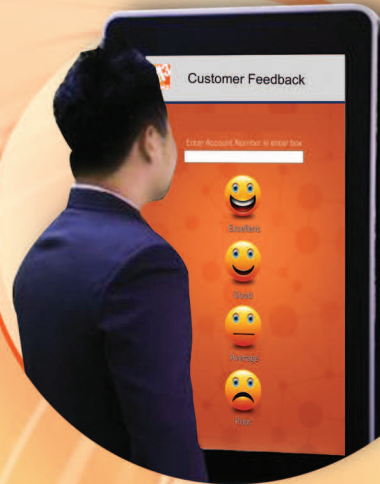

Kiosk

Panel Colour Black / White

Dimension

40.748in (w) x 53.543in (h) x 16.929in (d)

Screen Size

36.969in (w) x 20.669in (h)

Touch Screen Supported

Wall Mounted

Panel Colour Black Panel

Dimension

1) 40.551in (w) x 24.764in (h) x 3.9370in (d)

2) 30.787in (w) x 51.378in (h) x 3.5433in (d)

Screen Size

1) 36.929in (w) x 20.866in (h)

2) 68.5cm (w) x 121.4cm (h)

Touch Screen Supported

About i3D Selfie Panel

Introducing the **i3D Selfie panel**, a fun, interactive and trendy marketing tool that engages your clients and prospects anywhere it is deployed. Clients and prospects can capture images of themselves and immediately share it online on the social networks, all in a matter of second. In doing so, its collects a database of clients and prospects which can help your business with either **CRM** or marketing activities.

Key Features of i3D Selfie Panel

Great Location Idea To Place An i3D Selfie Panel

Online Connectivity

Proximity Alert

Camera Feature

Cloud Content Management

Touch Screen Functionality

QR Code Scanning Function