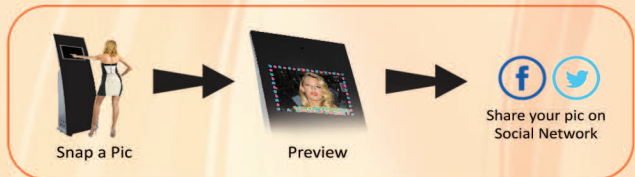

Panel Colour Black Panel

Dimension

1) 40.551in (w) x 24.764in (h) x 3.9370in (d)

2) 30.787in (w) x 51.378in (h) x 3.5433in (d)

Screen Size

1) 36.929in (w) x 20.866in (h)

2) 68.5cm (w) x 121.4cm (h)

Touch Screen Supported

About i3D Selfie Panel

Introducing the **i3D Selfie panel**, a fun, interactive and trendy marketing tool that engages your clients and prospects anywhere it is deployed. Clients and prospects can capture images of themselves and immediately share it online on the social networks, all in a matter of second. In doing so, its collects a database of clients and prospects which can help your business with either **CRM** or marketing activities.